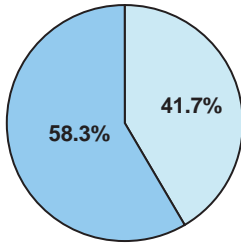

Classroom Dollars and Proposition 301 Results

Colorado River Union High School District

Mohave County

District size: Medium
Students attending: 2,346
Number of schools: 2
Number of certified teachers: 106

Classroom Dollars

Fiscal year 2006 averages per pupil

District

State

Classroom
$3,285
$3,981

Nonclassroom
$2,351
$2,852

Total
$5,636
$6,833

5-year comparison