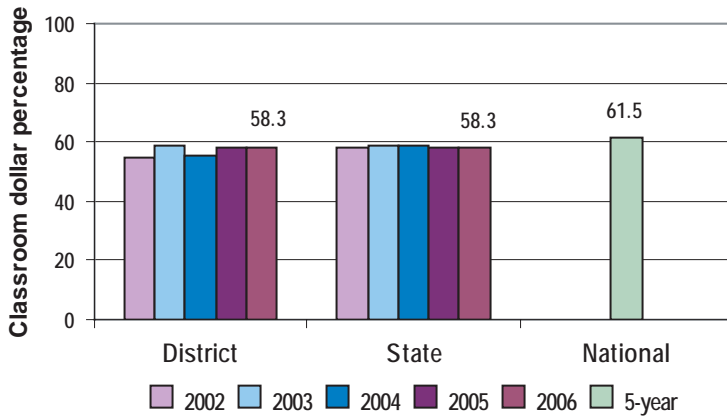

## Colorado River Union High School District

Mohave County

District size: Medium  
 Students attending: 2,346  
 Number of schools: 2  
 Number of certified teachers: 106

### Classroom Dollars

Fiscal year 2006 averages per pupil

District

State

Classroom  
 \$3,285  
 \$3,981

Nonclassroom  
 \$2,351  
 \$2,852

Total  
 \$5,636  
 \$6,833

5-year comparison

Expenditures by function

	District					State 2006	National 5-year
	2002	2003	2004	2005	2006		
Classroom dollars	55.0	58.8	55.6	58.2	58.3	58.3	61.5
Nonclassroom dollars:							
Administration	11.3	8.7	7.8	7.9	7.6	9.4	11.0
Plant operations	15.1	13.5	15.5	14.6	14.5	11.2	9.6
Food service	5.1	5.0	5.0	4.9	4.8	4.7	3.9
Transportation	4.8	4.4	4.8	4.6	5.6	4.2	4.0
Student support	6.8	7.0	7.2	6.4	7.2	7.2	5.1
Instruction support	1.7	2.4	3.2	3.2	1.8	4.8	4.7
Other	0.2	0.2	0.9	0.2	0.2	0.2	0.2